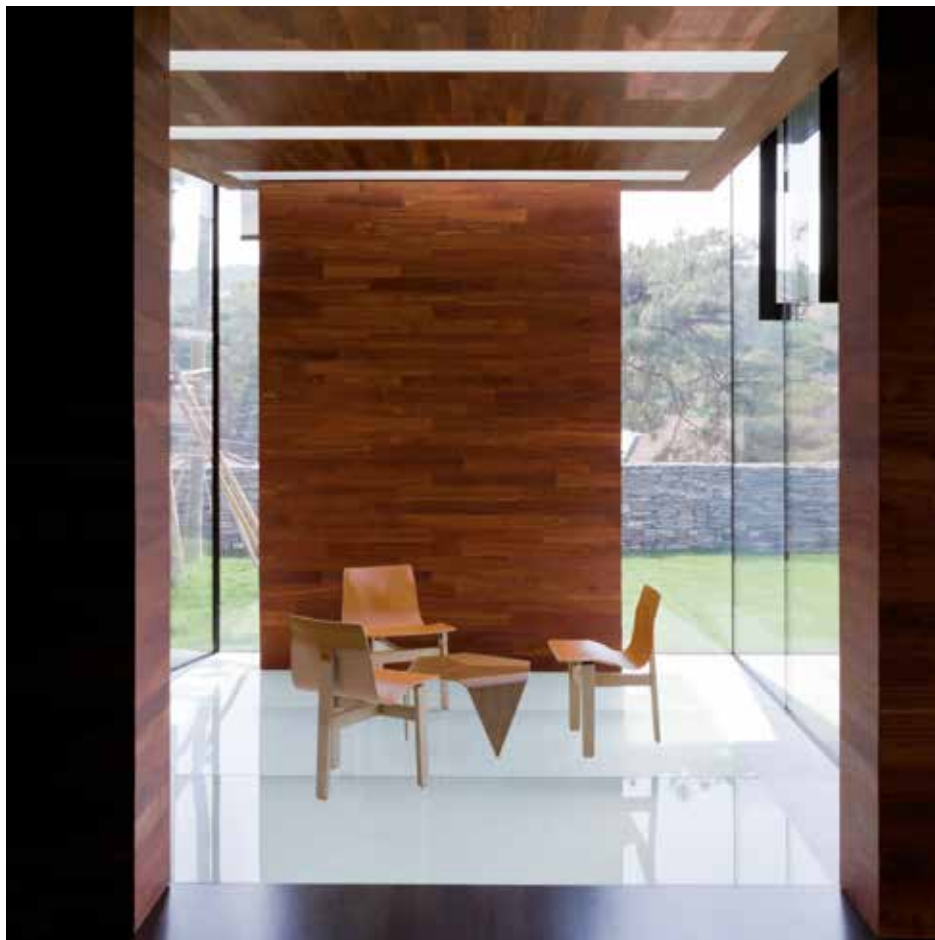

Daeyang gallery and house, Luogo: Seoul - Corea del Sud, Prodotti: Listone Giordano 90, Rovere Noir, Cabreuva Vermehla produzione dedicata,
Architetto: Steven Holl Architects, Superficie: 1760 mq, Anno: 2012
Daeyang gallery and house, Place: Seoul - South Korea, Products: Listone Giordano 90, Oak Noir, Cabreuva Vermehla customized production,
Architect: Steven Holl Architects, Surface: 1760 mq, Year: 2012
Photos: Iwan Baan