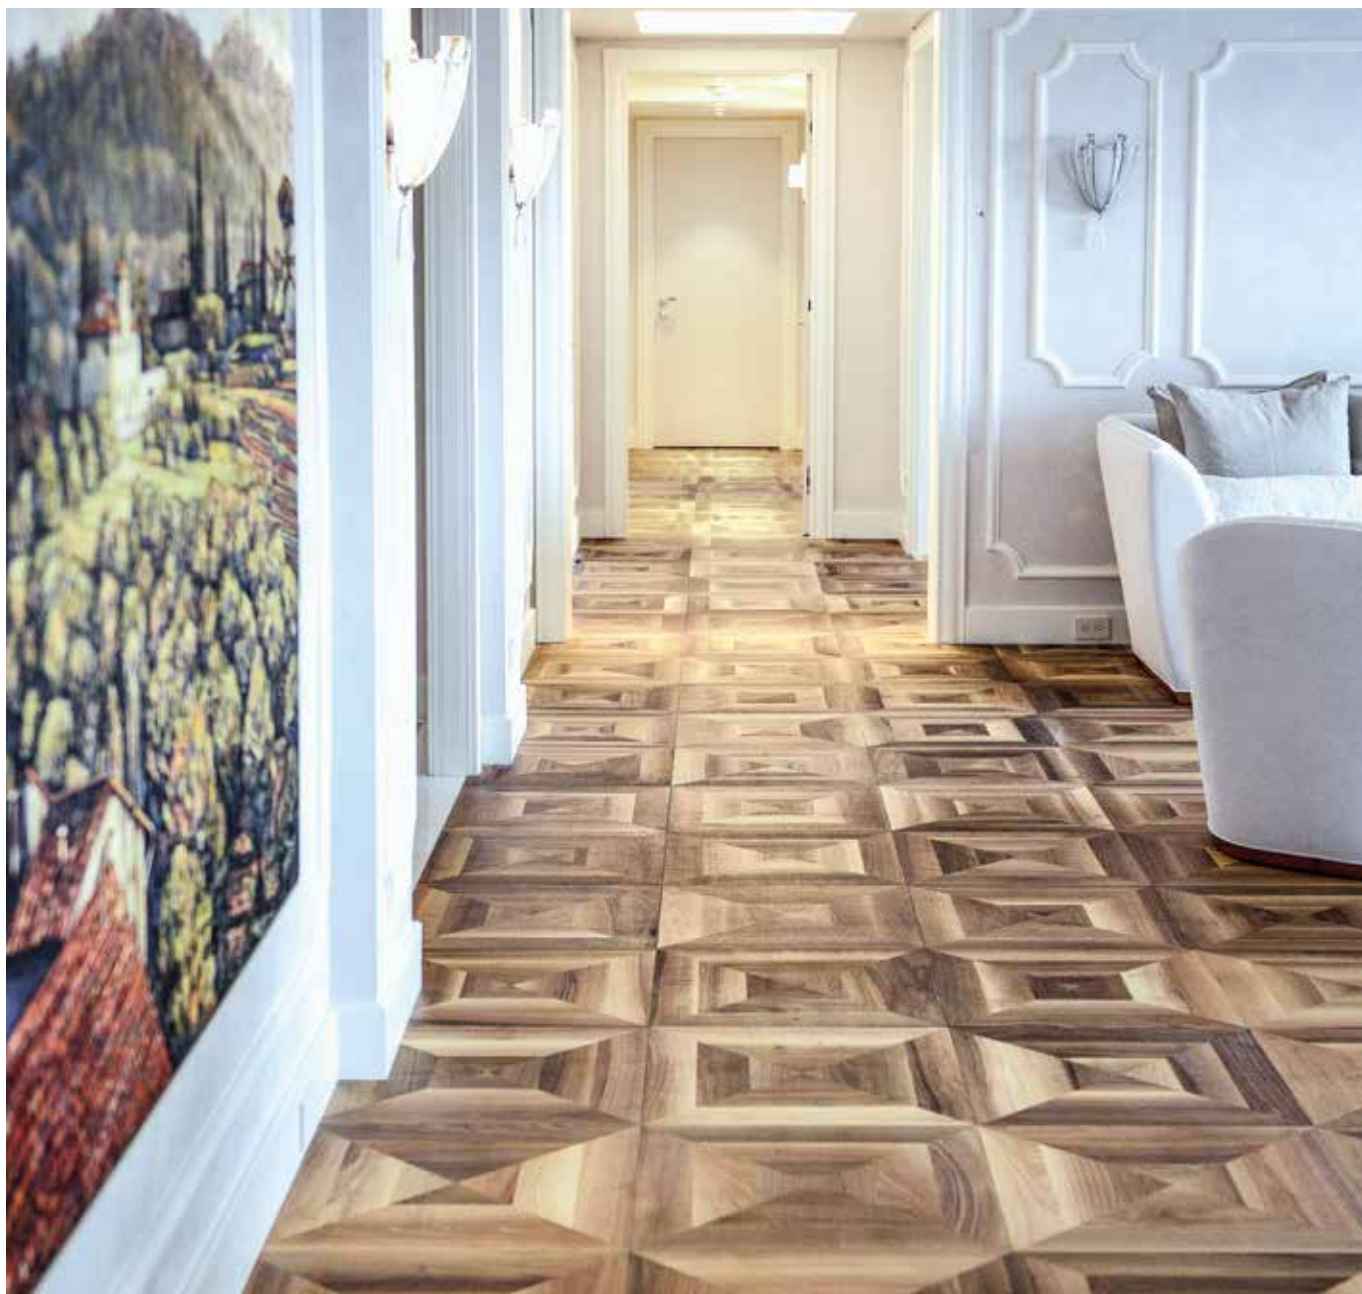

Yorkville Units, Place: Toronto - Canada, Prodotto: Atelier Decò Collection, Design: Diamante Development Corporation, Partner: Trends&Trades, Anno: 2018

Yorkville Units, Place: Toronto - Canada, Product: Atelier Collezione Decò, Design: Diamante Development Corporation, Partner: Trends&Trades, Year: 2018